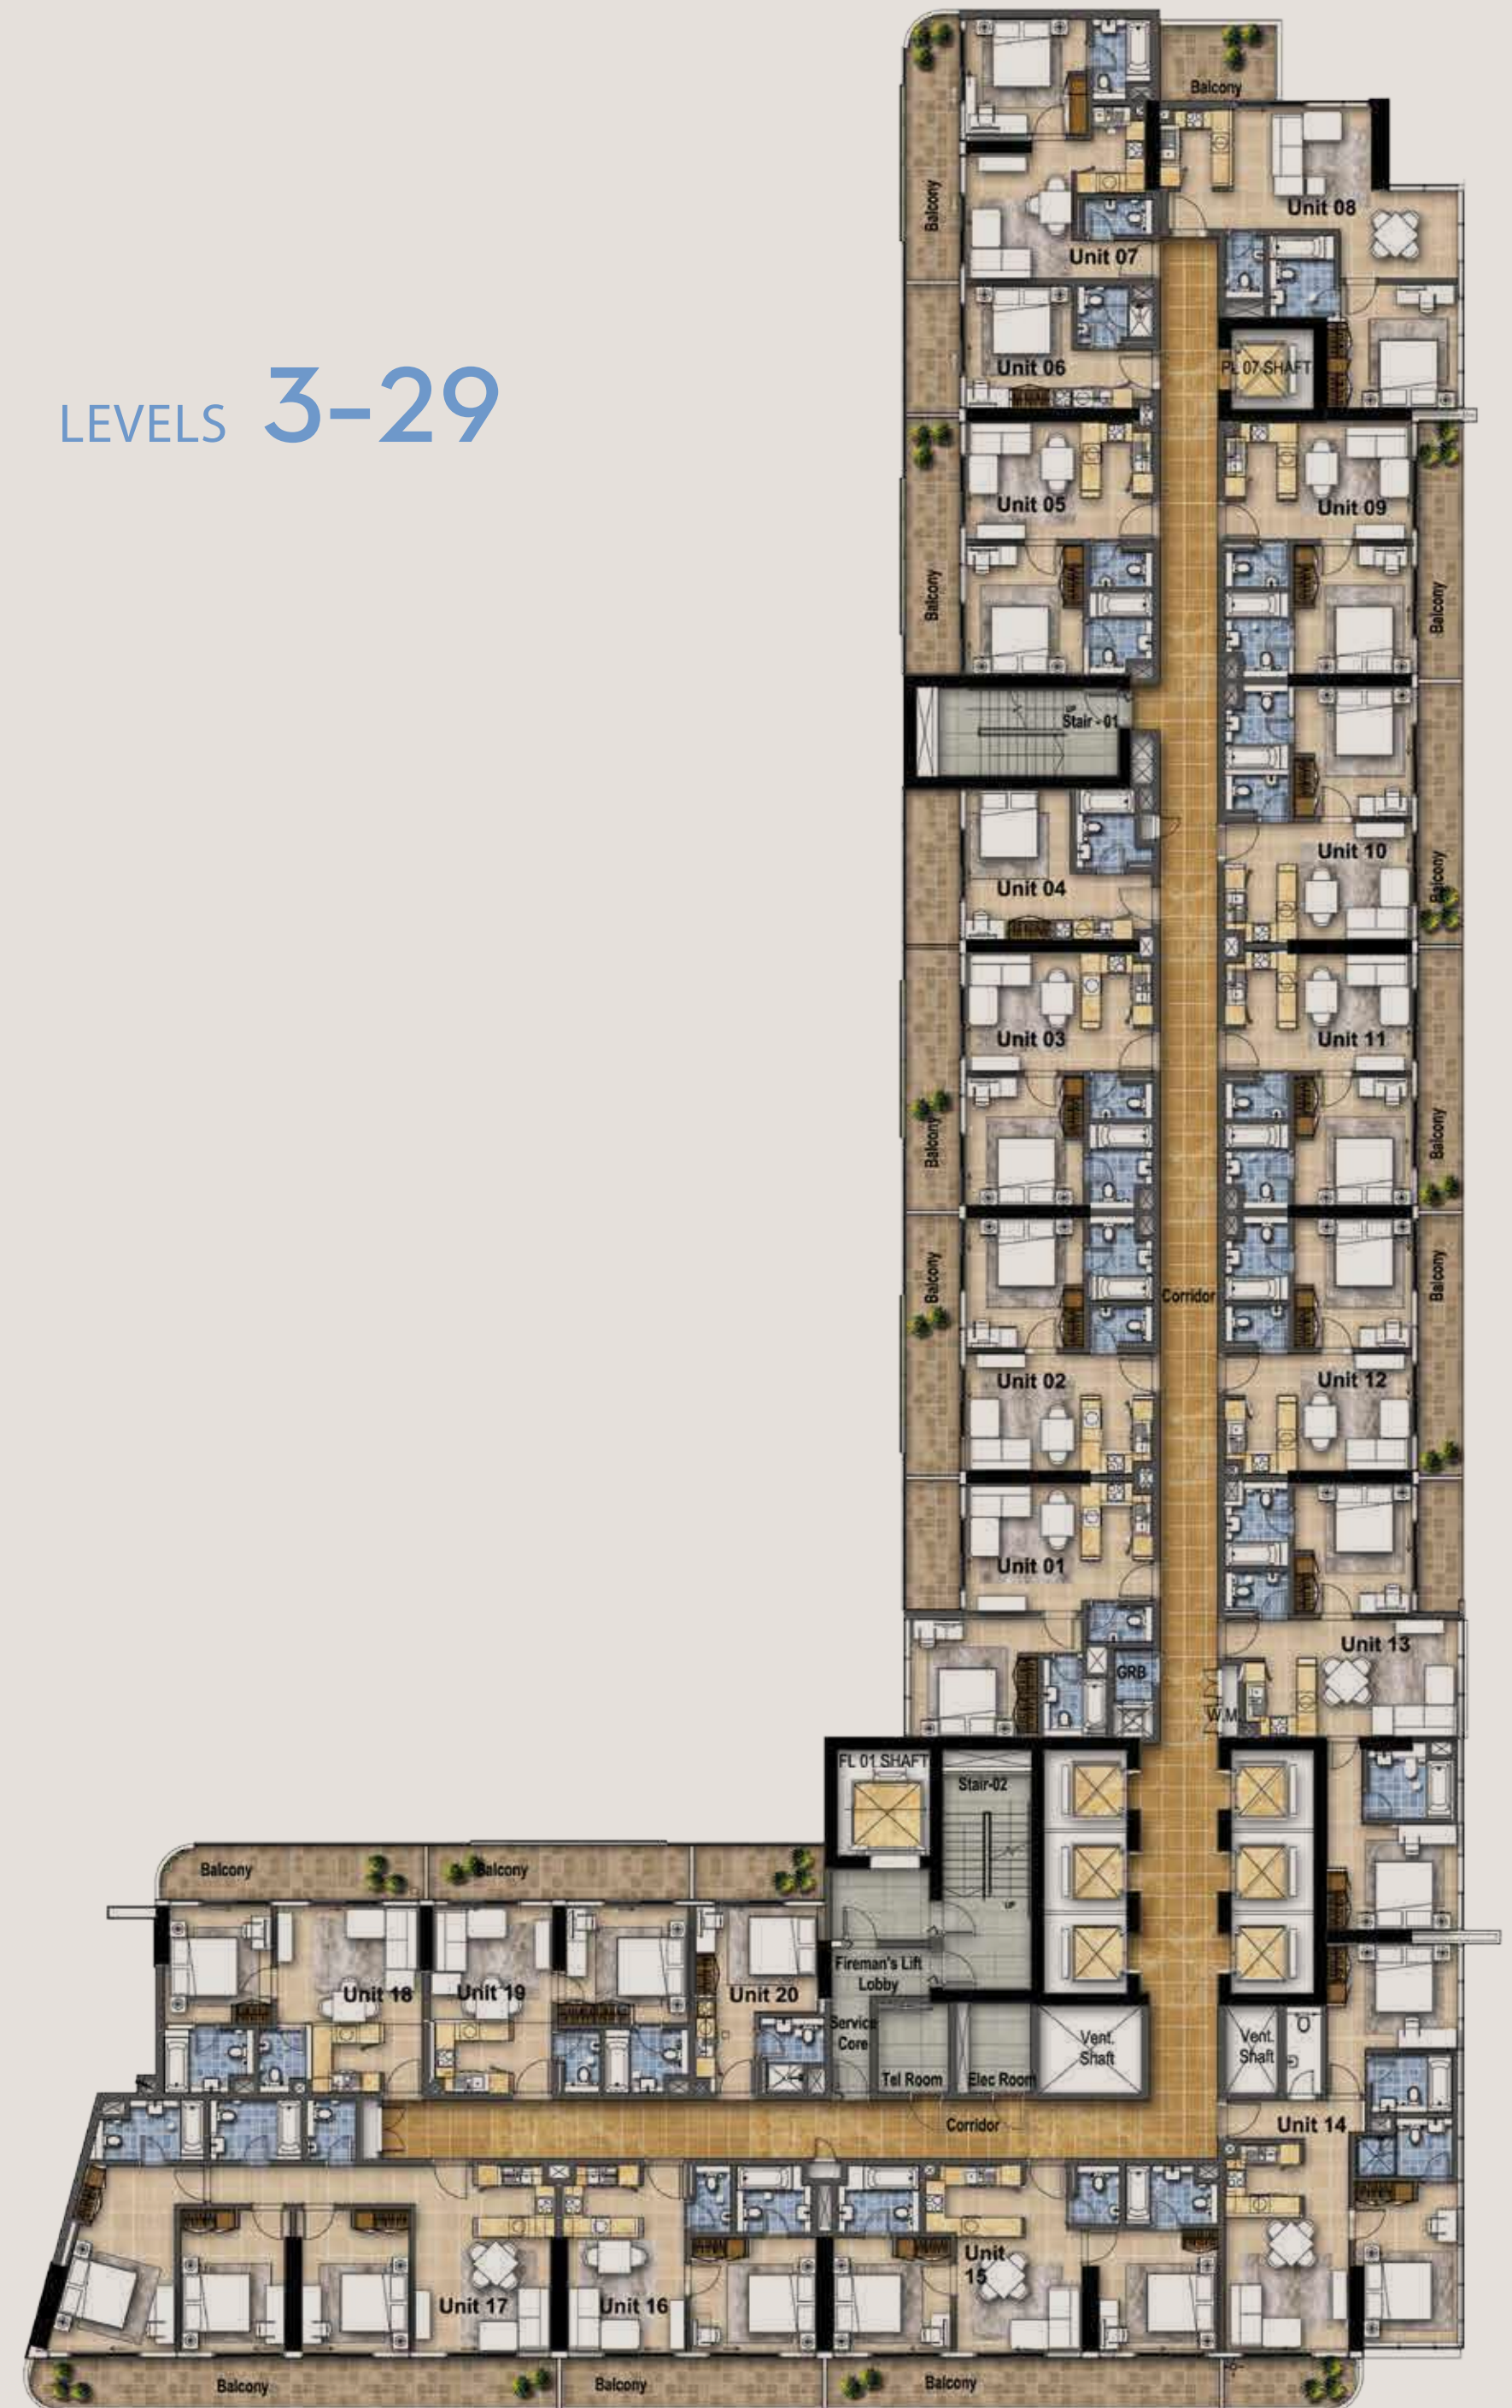

LEVELS 3-29

Unless stated otherwise, all accessories and interior finishes such as wallpaper, chandeliers, furniture, electronics, white goods, curtains, hard and soft landscaping, pavements, features, swimming pool(s) and other elements displayed in the brochure, or within the show apartment or between the plot boundary and the unit, are not part of the standard unit and are shown for illustrative purposes only.

Unless stated otherwise, all accessories and interior finishes such as wallpaper, chandeliers, furniture, electronics, white goods, curtains, hard and soft landscaping, pavements, features, swimming pool(s) and other elements displayed in the brochure, or within the show apartment or between the plot boundary and the unit, are not part of the standard unit and are shown for illustrative purposes only.