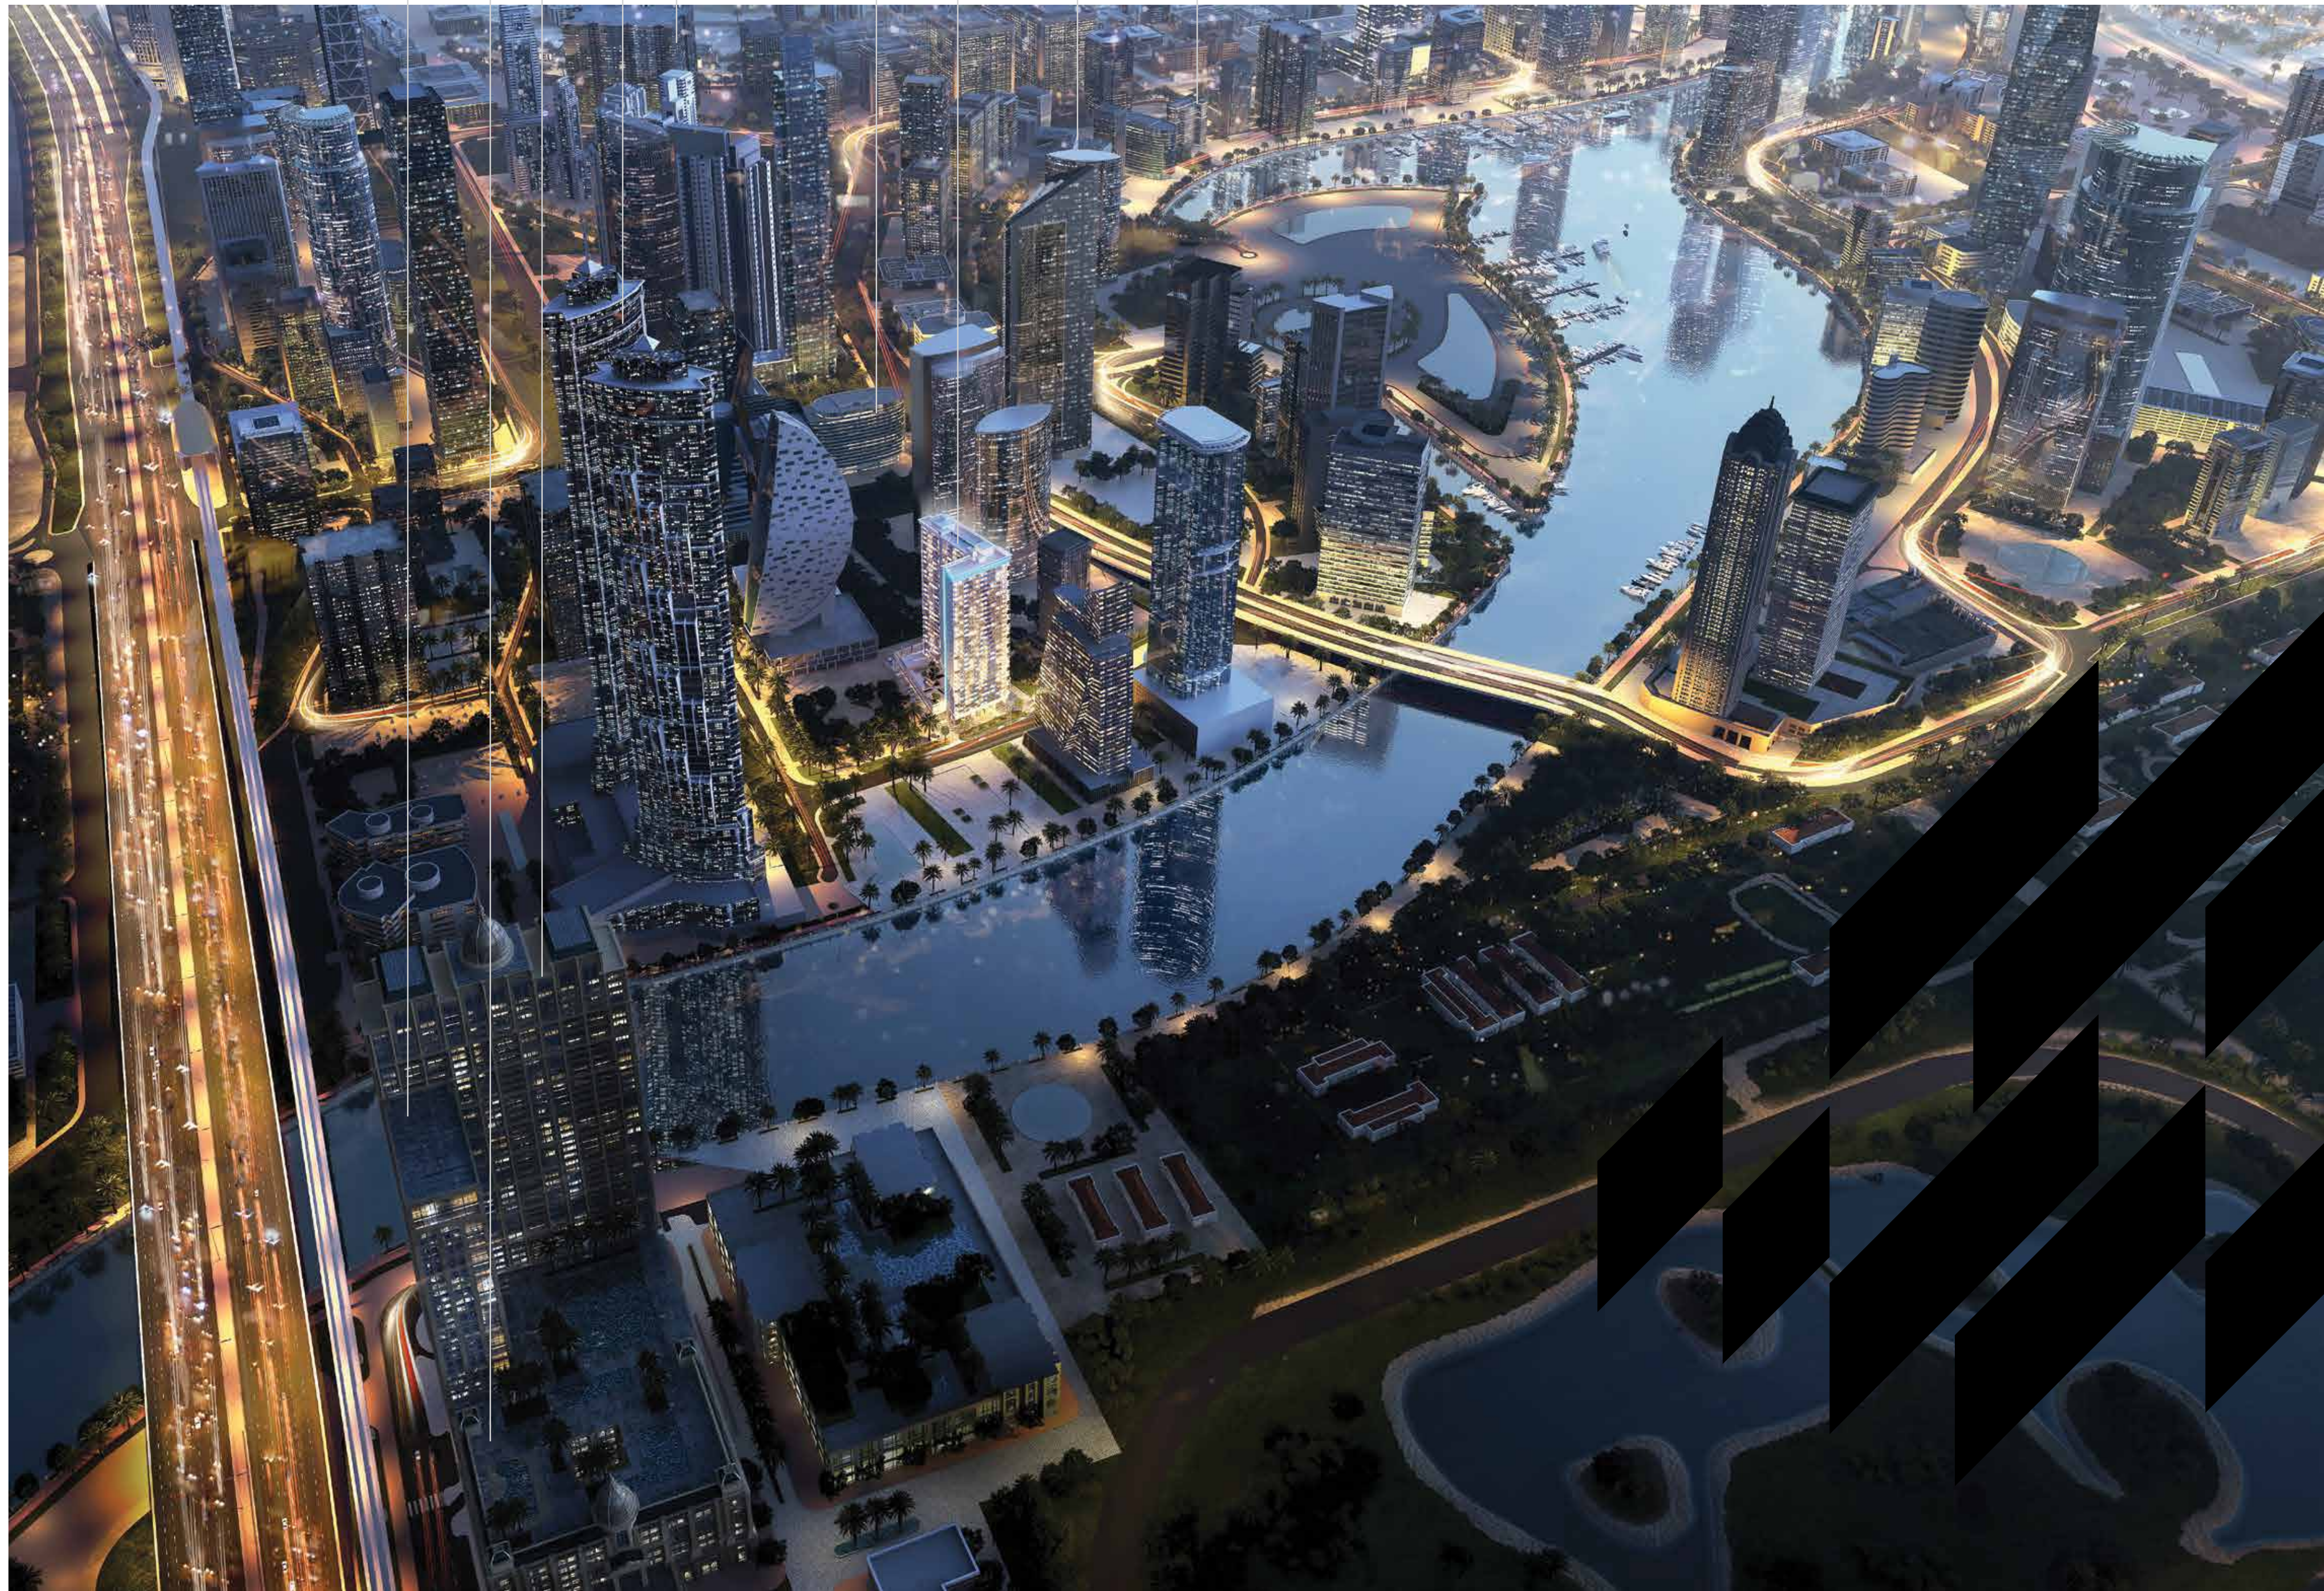

# AN ENVIABLE LOCATION

Merano Tower is close to the enchanting Burj area – an upscale community that’s home to the world’s tallest skyscraper, biggest mall and Dubai’s iconic fountains, to name a few.

Located next door to the Burj area is Business Bay which shares characteristics with New York’s lower Manhattan area. Merano Tower is conveniently located here and offers investors a bustling, exciting lifestyle with an array of things to see and do.

# PRESENTING A STELLAR URBAN LIVING EXPERIENCE

Adjacent to the world's tallest twin-tower hotel complex, the 29-storey Merano Tower boasts stunning views of the azure waterways to the front and incredible city views all around.