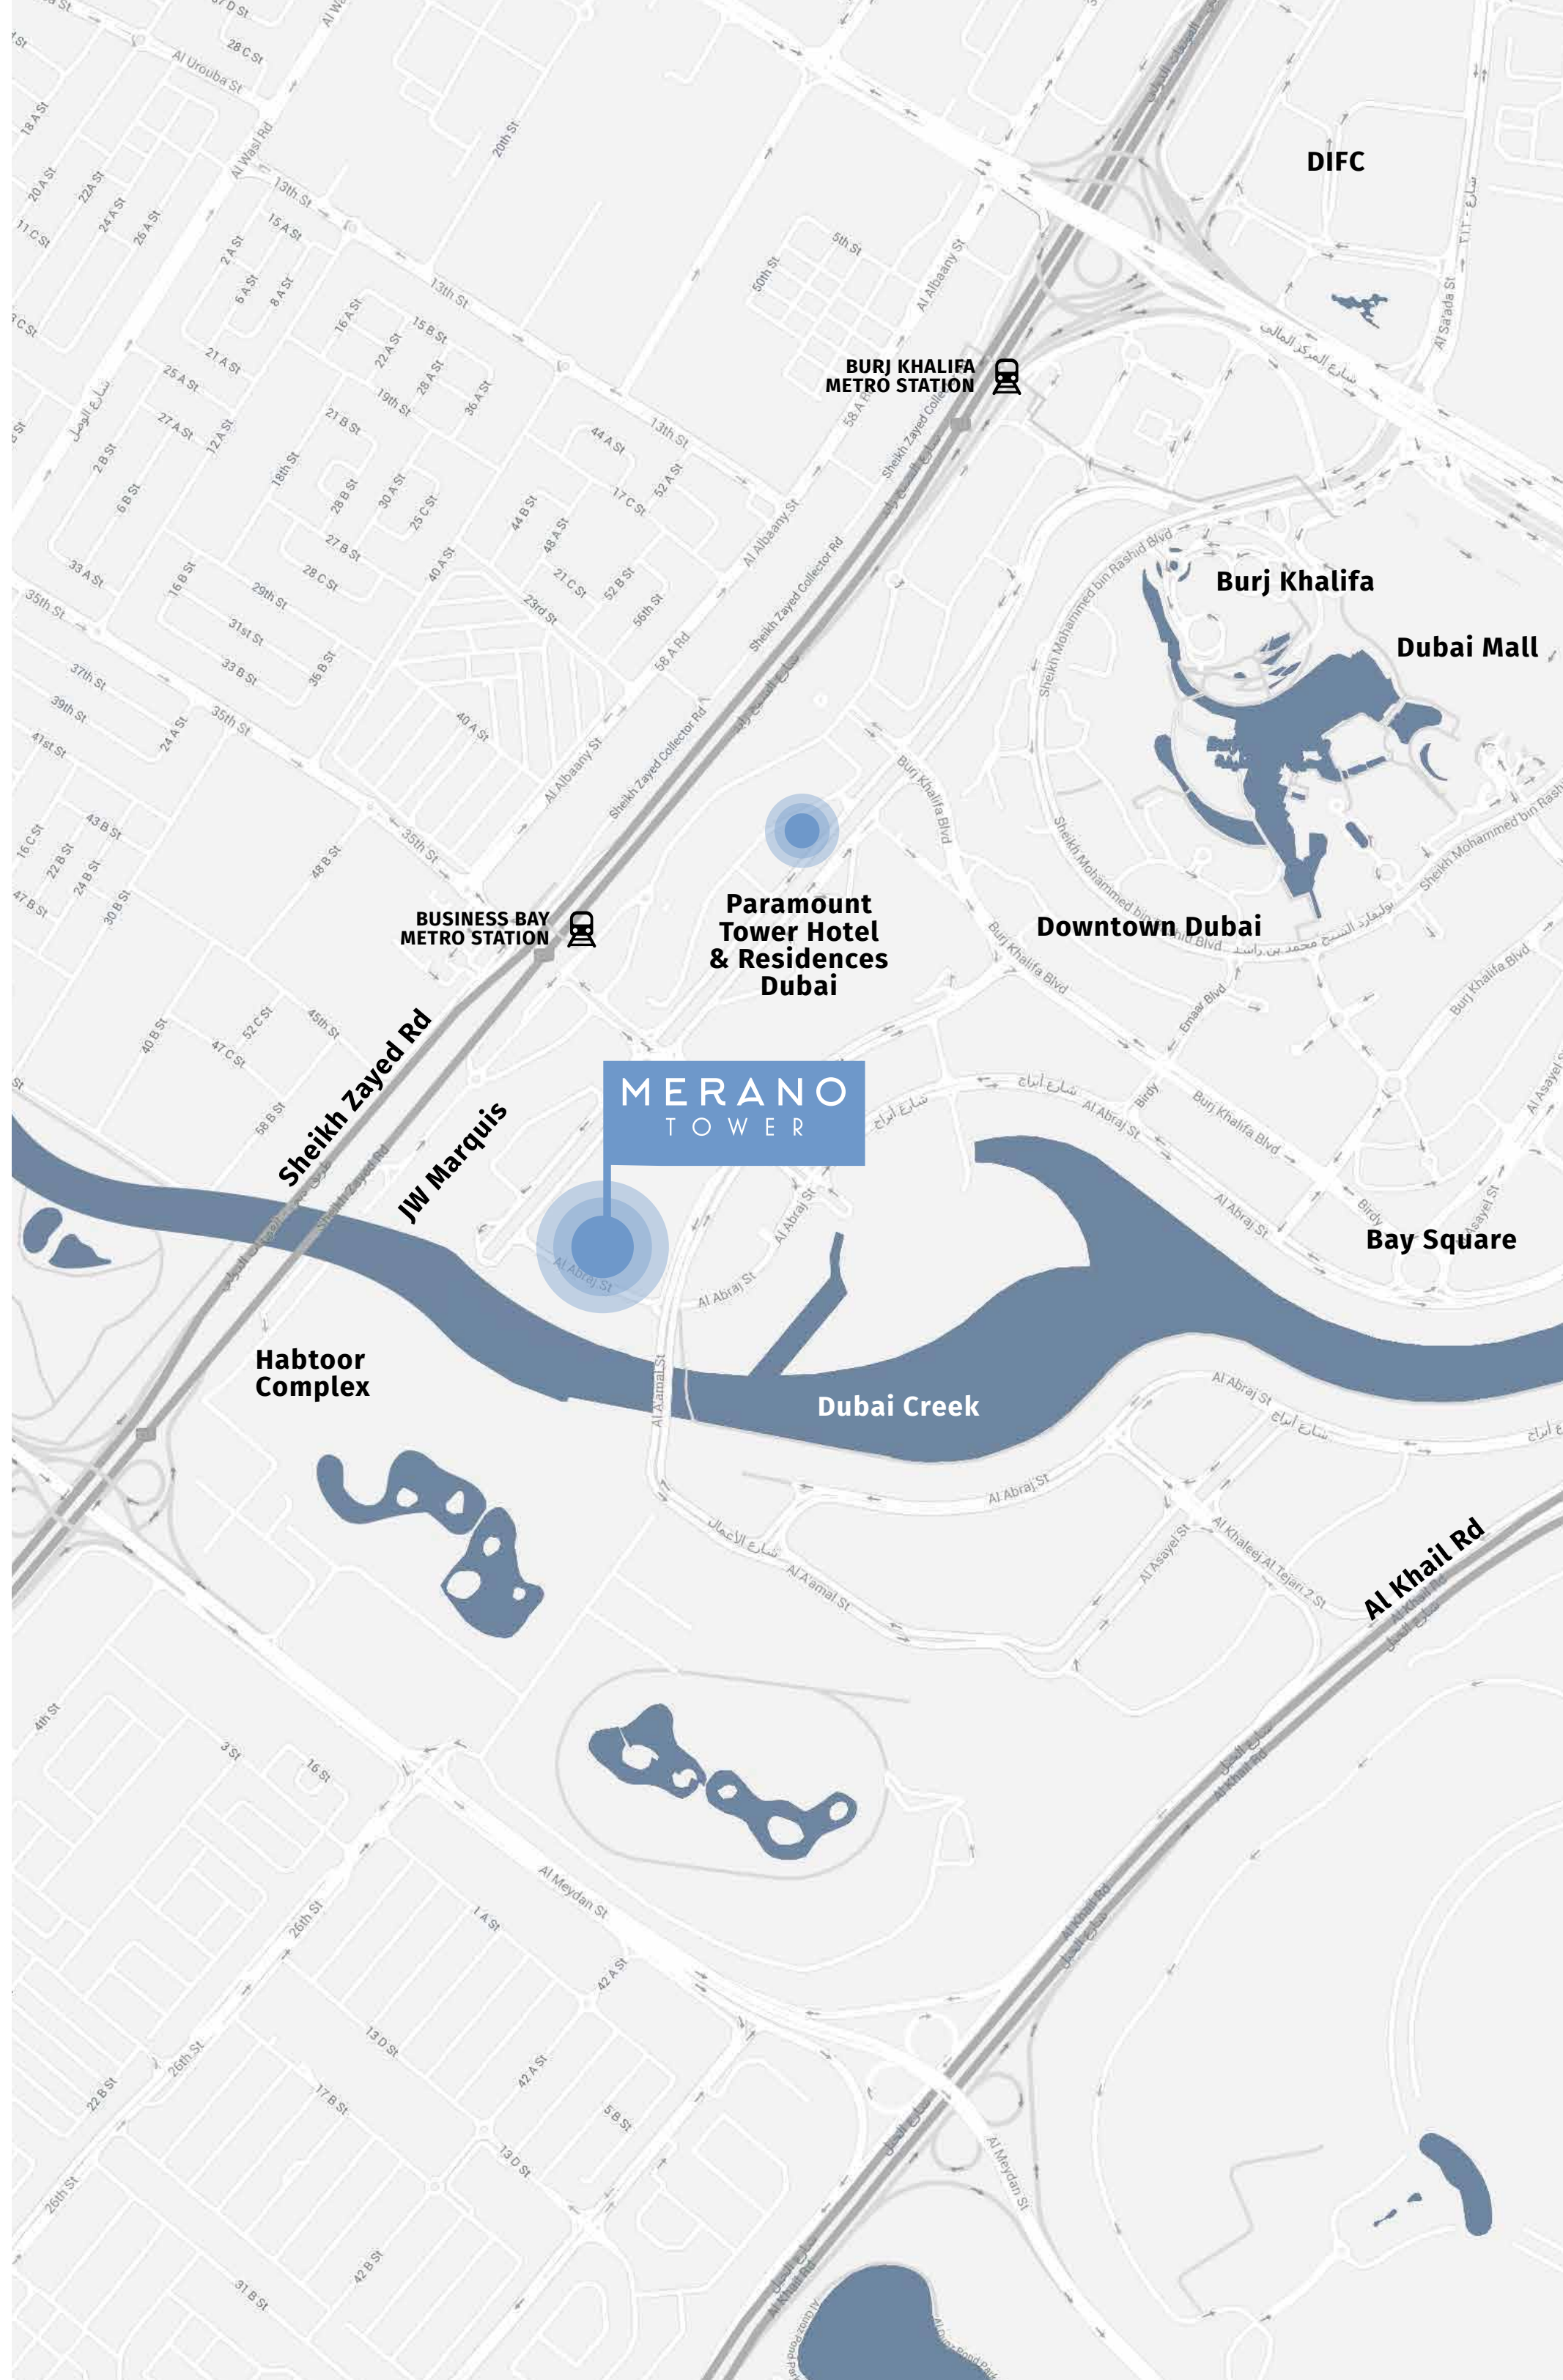

THE OBEROI

MERANO  
TOWER

DAMAC MAISON  
COUR JARDIN

STEIGENBERGER  
HOTEL

# AN ENVIABLE LOCATION

Merano Tower is close to the enchanting Burj area – an upscale community that’s home to the world’s tallest skyscraper, biggest mall and Dubai’s iconic fountains, to name a few.

Located next door to the Burj area is Business Bay which shares characteristics with New York’s lower Manhattan area. Merano Tower is conveniently located here and offers investors a bustling, exciting lifestyle with an array of things to see and do.

# PRESENTING A STELLAR URBAN LIVING EXPERIENCE

Adjacent to the world's tallest twin-tower hotel complex, the 29-storey Merano Tower boasts stunning views of the azure waterways to the front and incredible city views all around.

Merano Tower is perfectly positioned in Dubai's 'lower Manhattan' – Business Bay. The area is a hotspot for the up-and-coming while offering easy and convenient ways to get around.